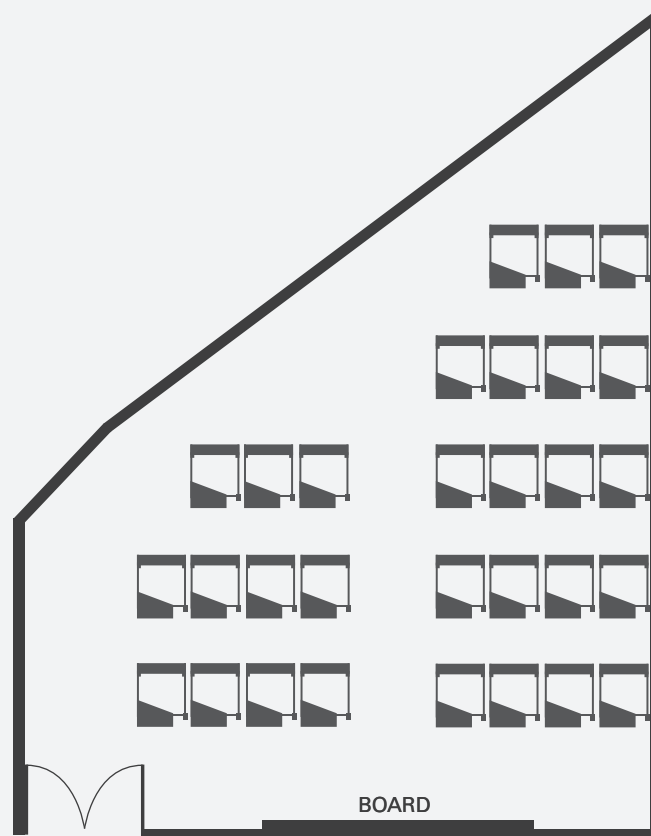

MODENA BANGKOK

MEETING ROOM, CLASSROOM
(66.05 SQM / 711 SQFT)

Layout of typical units only. Actual layout of individual units may vary.

MODENA BANGKOK

MEETING ROOM, THEATRE
(66.05 SQM / 711 SQFT)

Layout of typical units only. Actual layout of individual units may vary.

MODENA BANGKOK

MEETING ROOM, BOARDROOM
(66.05 SQM / 711 SQFT)

Layout of typical units only. Actual layout of individual units may vary.