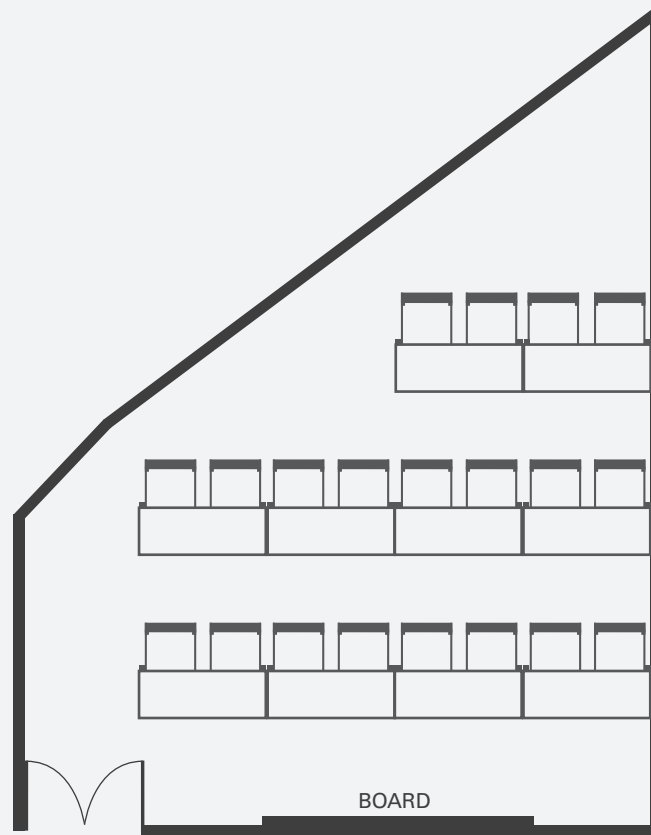

MODENA BANGKOK

MEETING ROOM, CLASSROOM
(66.05 SQM / 711 SQFT)

Layout of typical units only. Actual layout of individual units may vary.

MODENA BANGKOK

MEETING ROOM, THEATRE
(66.05 SQM / 711 SQFT)

Layout of typical units only. Actual layout of individual units may vary.

MODENA BANGKOK

MEETING ROOM, BOARDROOM
(66.05 SQM / 711 SQFT)

Layout of typical units only. Actual layout of individual units may vary.